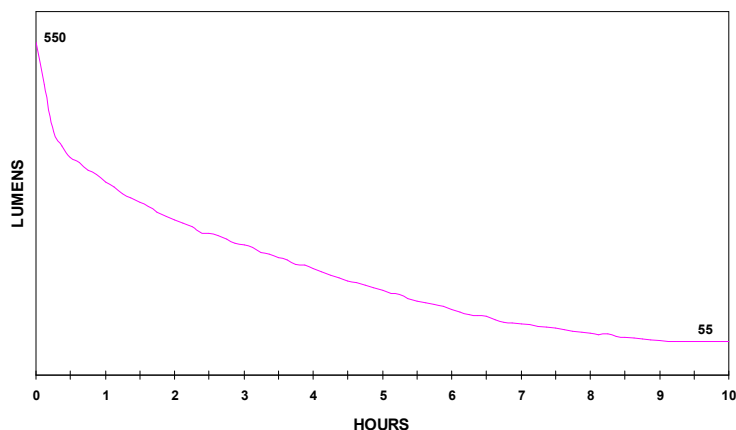

WARRANTY:

Streamlight's Limited Life Time Warranty

APPROVALS*:

 Meets applicable European Community directives. 
OPTIONAL
ACCESSORIES:

N/A

4 C Battery Operation

	FL 1 STANDARD	HIGH	LOW
OUTPUT		550 LUMENS	40 LUMENS
RUNTIME		10h	82h
DISTANCE		625m	178m
INTENSITY		100,000 cd	7,900cd

Emergency Signal Runtime: 82 hours

WAYPOINT PERFORMANCE CURVE

* See product for specific ratings.